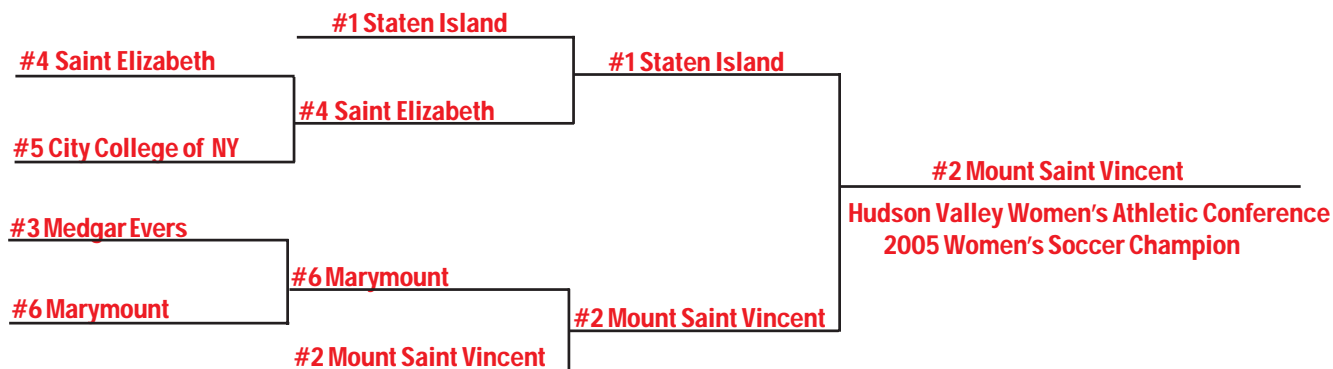

HUDSON VALLEY WOMEN'S ATHLETIC CONFERENCE WOMEN'S SOCCER FINAL REPORT (10/31-11/6)

2005 WOMEN'S SOCCER FINAL STANDINGS

	<u>School</u>	<u>HVWAC</u>	<u>Overall</u>	<u>Pct</u>	<u>Streak</u>	<u>Home</u>	<u>Away</u>	<u>Neutral</u>
1.	College of Staten Island	5-0	10-7-1	.583	W 3	7-3-1	3-4	0-0
2.	Mount Saint Vincent	4-1	8-7	.533	W 1	4-4	4-3	0-0
3.	Medgar Evers	3-2	8-6-2	.562	W 2	3-3-2	5-3	0-0
4.	College of St. Elizabeth	2-3	3-10	.231	L 2	2-5	1-5	0-0
5.	City College of New York	1-4	4-11	.267	L 4	3-4	1-7	0-0
6.	Marymount	0-5	1-6	.143	L 6	0-2	0-3	1-1

2005 Hudson Valley Women's Athletic Conference Championship Tournament

2005 Hudson Valley Women's Athletic Conference All-Conference Team

Staten Island	Mount Saint Vincent	Medgar Evers	Saint Elizabeth	CCNY	Marymount
Fiosa Begai	Katherine Gentsch	Kaunda Franics	Chantelle Blair	Astrid Portillo	Annie Downs
Jessica Leardi	Cynthia Osorio	Tricia Plummer	Megan Anastos	Jessica Tibbets	Katie Rogers
Lauren Baydal	Jackie Rizzotto				
Andrea Kleboe